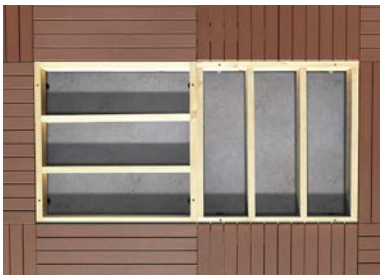

GREYSTONE

DARK BROWN

Prefab & easy to assemble

No digging holes

Only basic tools required

Order from our range of low level project kits overleaf.

Simply choose a decking kit that fits your area or re-arrange modules to create your very own layout. Your personal decking kit will be delivered to your nearest Bunnings store.